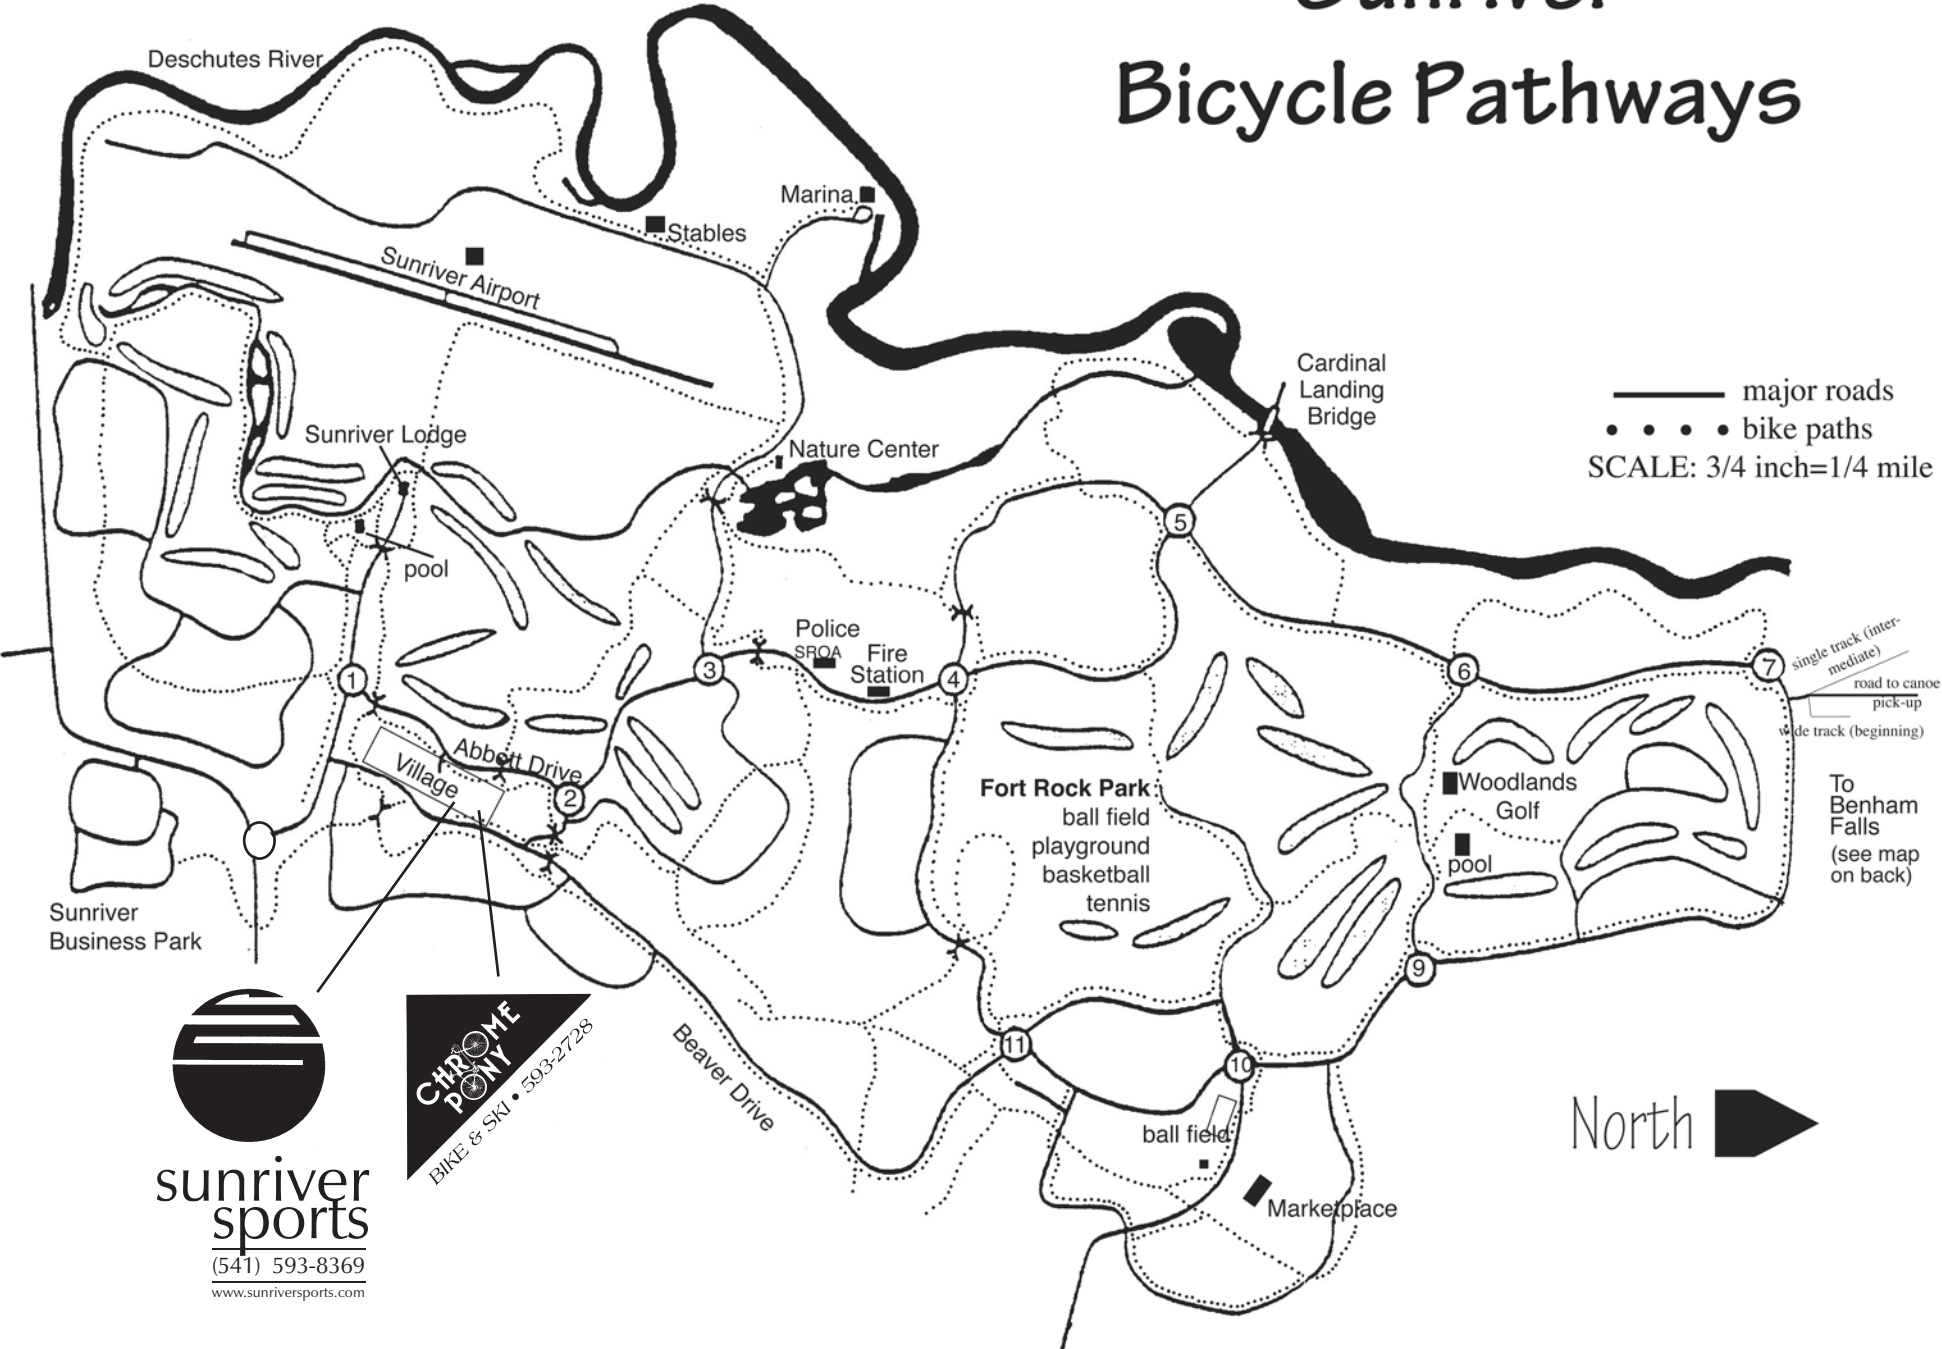

Sunriver Bicycle Pathways

**sunriver
sports**
(541) 593-8369
www.sunriversports.com

To
Benham
Falls
(see map
on back)